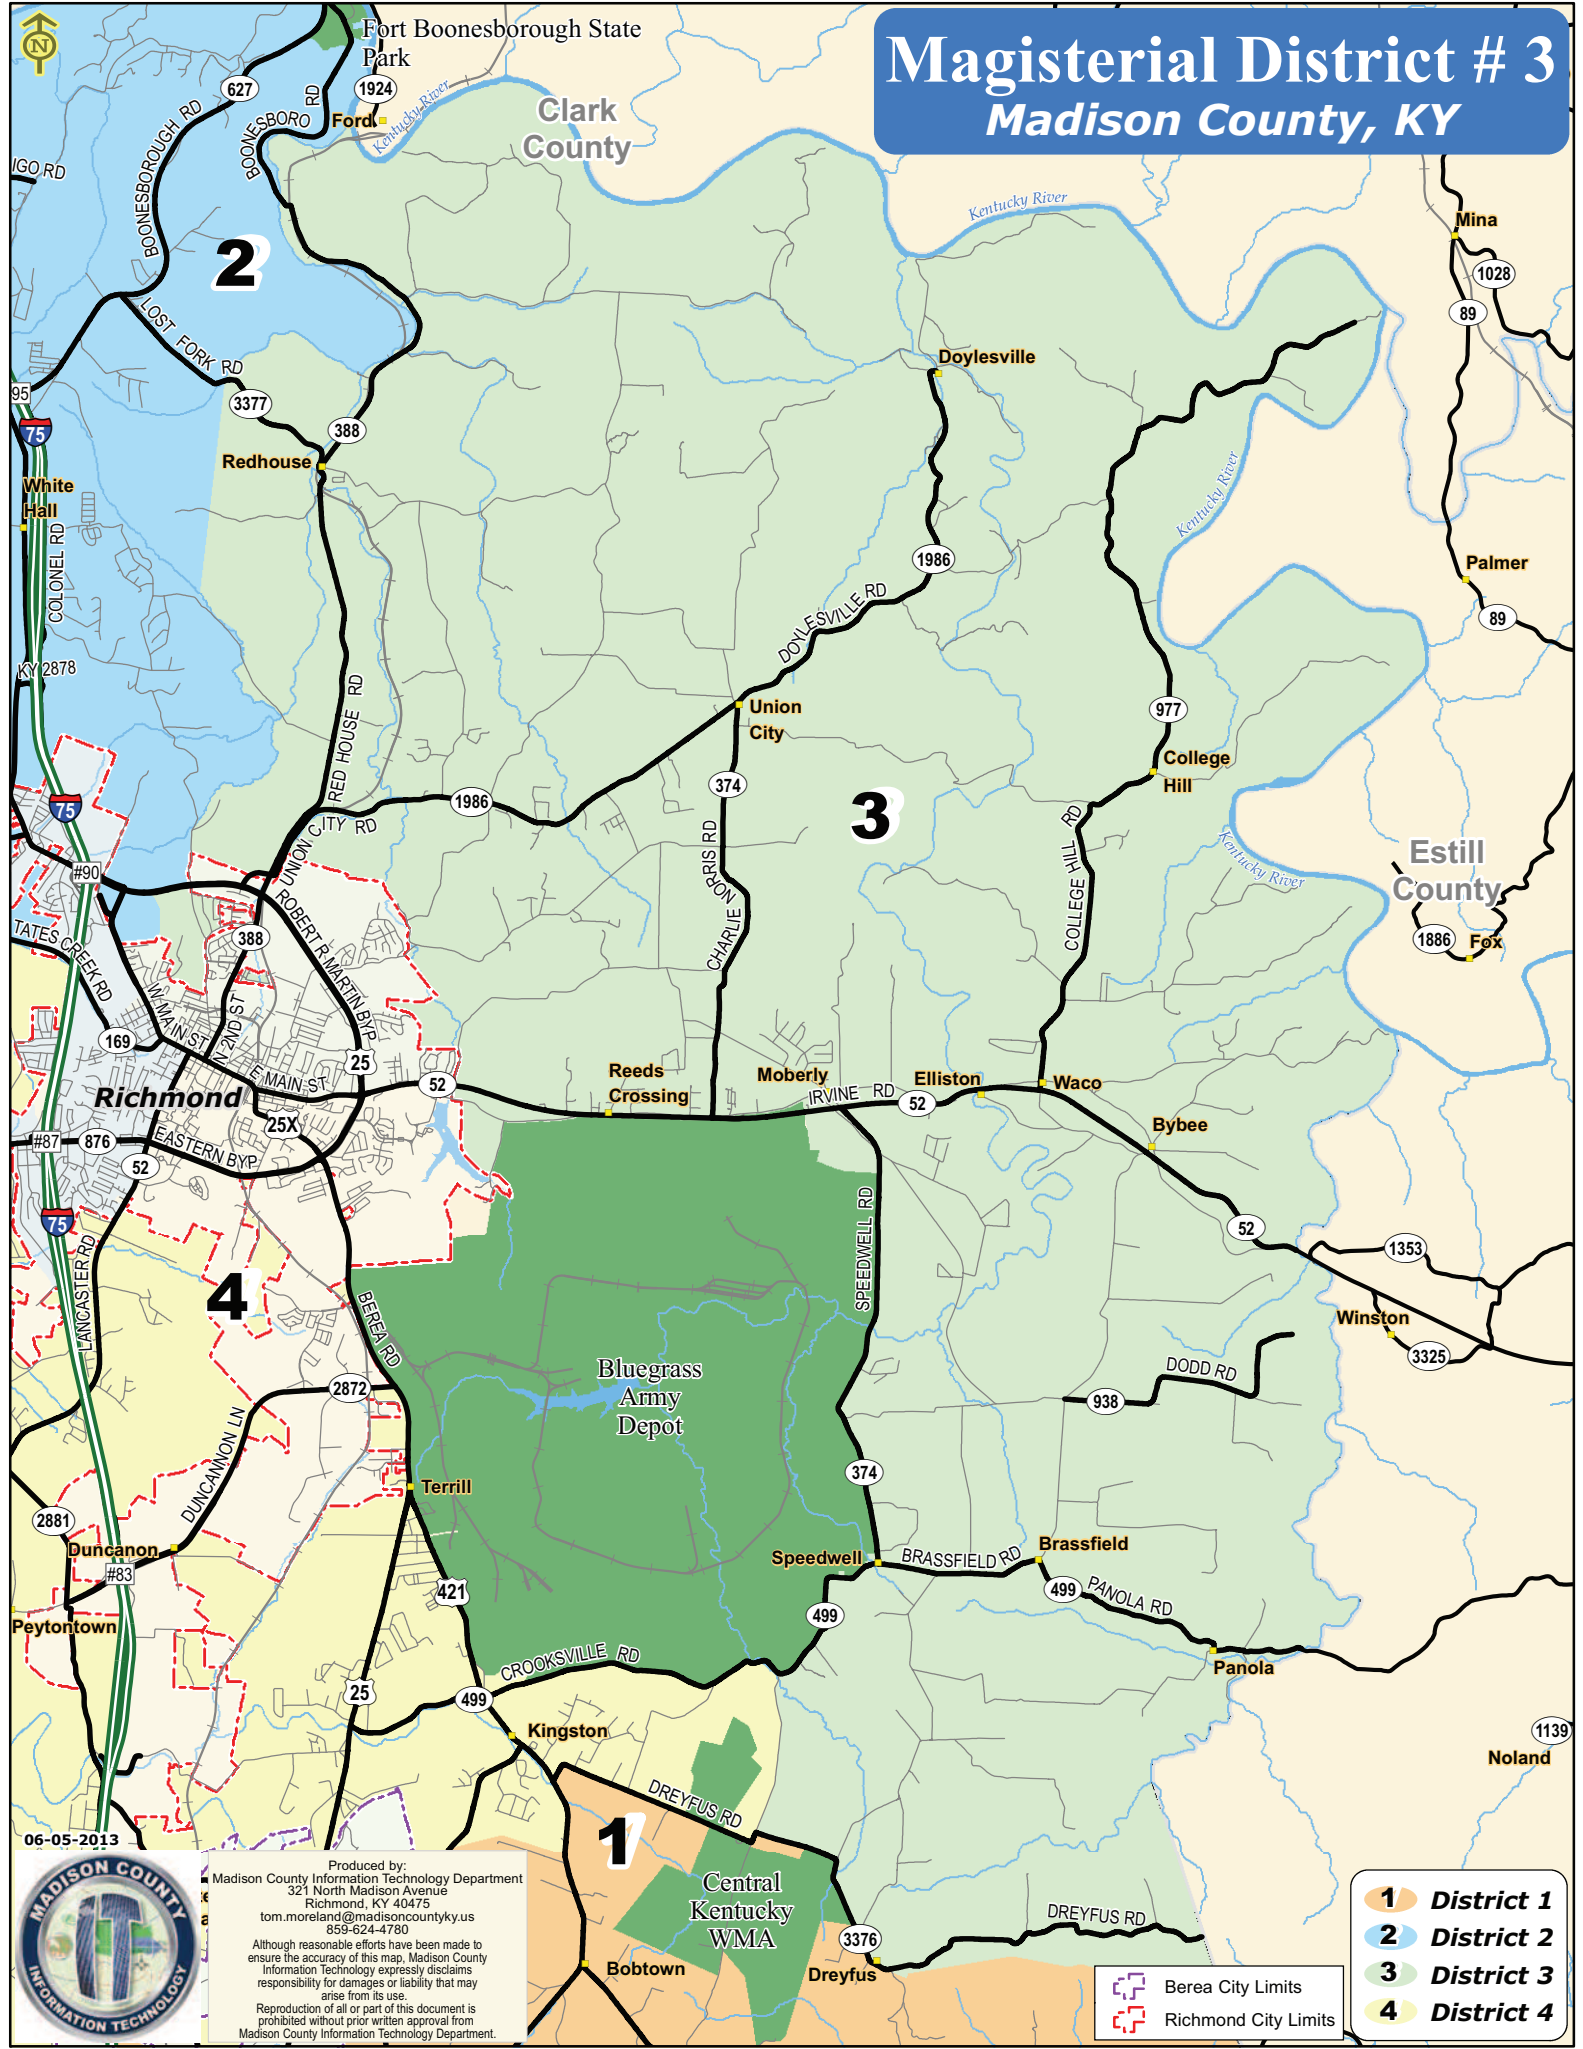

# Magisterial District # 3

## Madison County, KY

Produced by:  
 Madison County Information Technology Department  
 321 North Madison Avenue  
 Richmond, KY 40475  
 tom.moreland@madisoncountky.us  
 859-624-4780

Although reasonable efforts have been made to ensure the accuracy of this map, Madison County Information Technology expressly disclaims responsibility for damages or liability that may arise from its use.

- Berea City Limits
- Richmond City Limits

06-05-2013